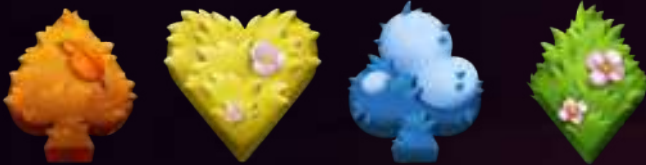

DREAM DROP BONUS

There are 5 jackpots that can be won, RAPID, MIDI, MAXI, MAJOR or MEGA. In the Dream Drop Bonus, you can land blank symbols or DD symbols.

DD symbols are collected when landing together with a Prince Bee or Queen Bee symbol above the reel.

Prince Bees collect DD symbols present on the reel below them only. Queen Bees collect DD symbols present across all reels.

When the Queen Bee and Prince Bees land in the same spin, if the Prince Bees collect DD symbols the Queen Bee will collect them again afterwards.

Once enough DD symbols have been collected the corresponding jackpot is won.

SYMBOLS

HIGH

SCATTER

LOW

PAYOUT MECHANICS

Matching symbols in any position across three or more adjacent reels, starting from the leftmost reel, constitutes a pay way win.